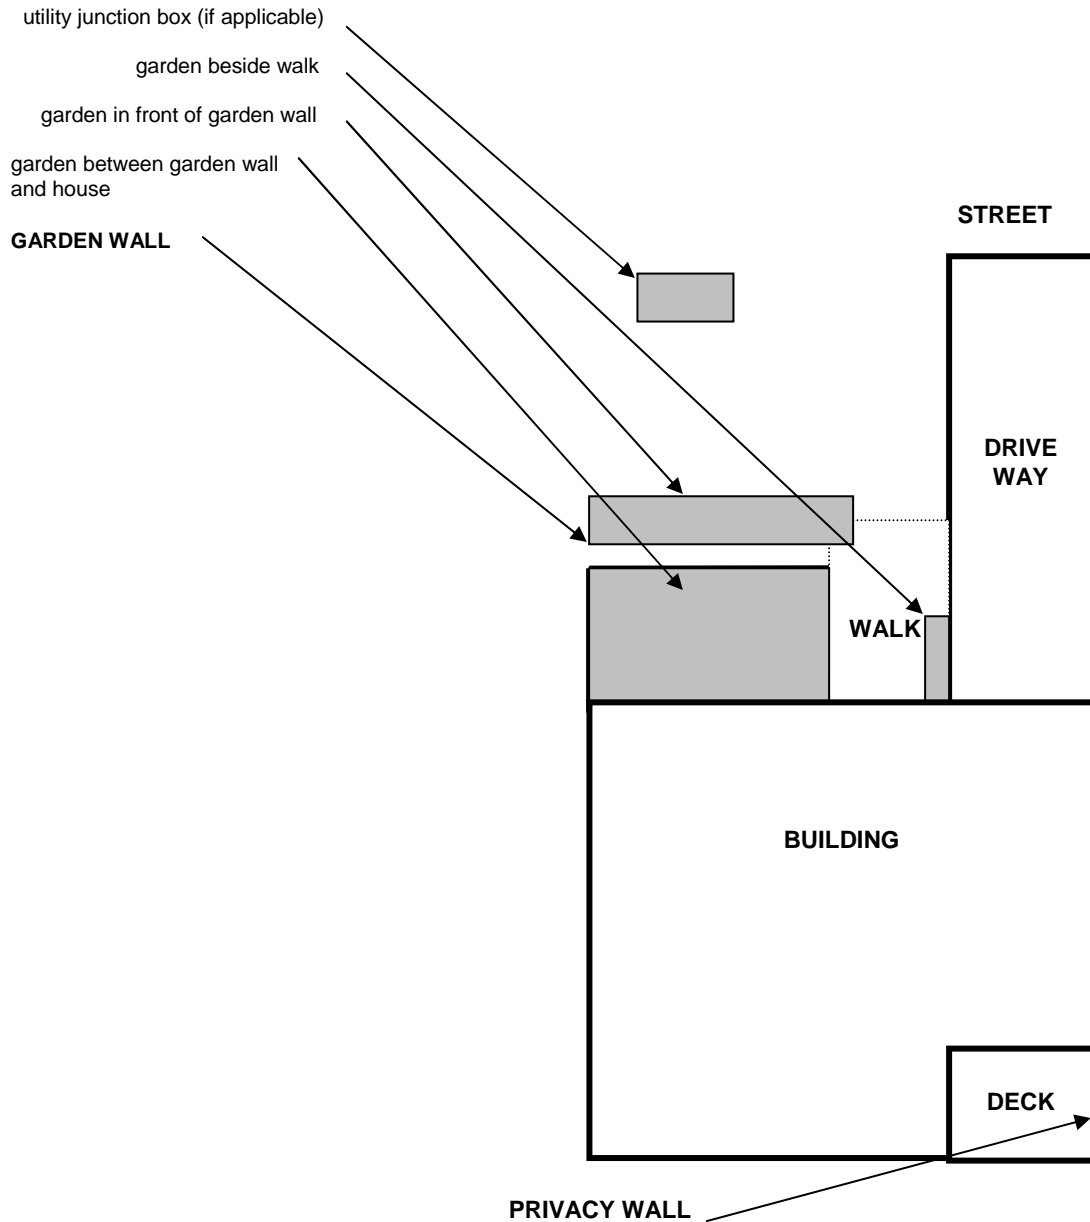

LANDSCAPE MAINTENANCE OPTIONS

OWNER UNIT

TLC maintains trees and grassed areas throughout the complex except trees and grassed areas located in a private garden. All front gardens will be maintain in one of the following ways (all other gardens are an owner's responsibility)

NORMAL (the default if not specified otherwise) - Gardens, shrubs and vines in the front gardens will be maintained, trimmed and cultivated by TLC in accordance with Landscape Committee guidelines.

WEED AND EDGE ONLY - Gardens, shrubs and vines will be maintained and trimmed by the owner, TLC will cultivate the garden and maintain garden edges and trees not located in a private garden.

EDGING ONLY– The owner has elected to maintain and cultivate all gardens, including all shrubs and vines. TLC will maintain garden edges and trees not located in a private garden

NOTHING – The owner has elected to maintain, trim and cultivate gardens, shrubs, vines, trees, grassed areas and patios in all gardens. TLC has no responsibility